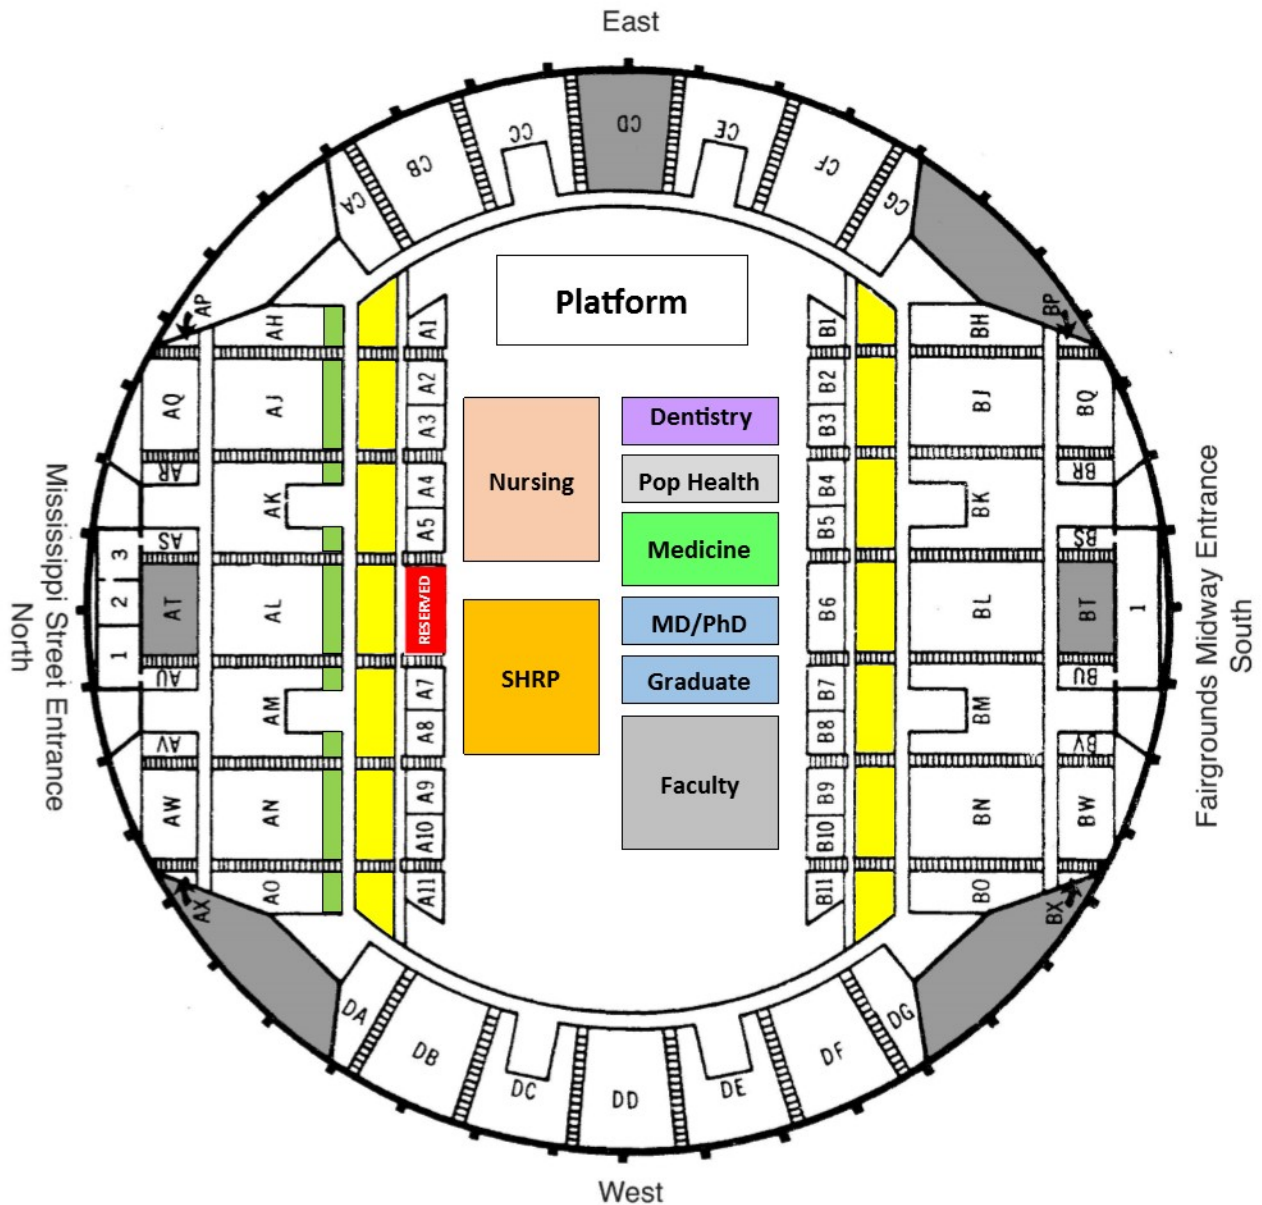

# Graduate Seating Chart

## Coliseum Upper Level

Yellow indicates handicapped (wheelchair) seating areas

Green indicates additional handicapped seating areas for those who are elderly, injured or unable to climb stairs.